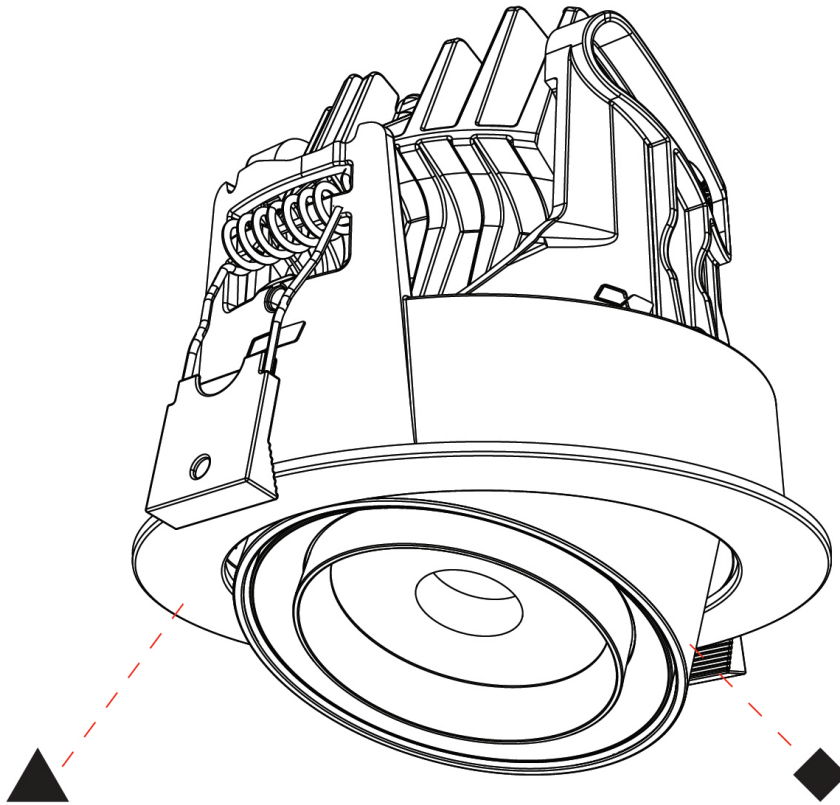

CENTRIQ ROUND FLEX ADJUSTABLE RECESSED

A35981-

PROJECT	_____
TYPE	_____
SPECIFIER	_____
QUANTITY	_____
DATE	_____

A