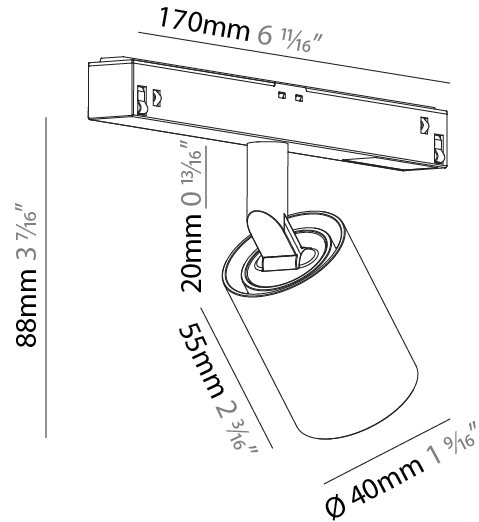

1. To build a product code in our configurator select the specify button on the base model # product page
2. To build a manual product code on this datasheet choose from the options listed below in blue font and add the suffix to the base model #

GENERAL

Series: Centriq
Subseries: Centriq for Clicktrack
Brand: Prolicht
Division: Architectural
Mounting Type: Track
Mounting Location: Ceiling
Subcategory: Spots

PHYSICAL

Shape: Cylinder
Diameter (mm): 40
Diameter (in): 1 9/16
Length (mm): 170
Length (in): 6 11/16
Height (mm): 88
Height (in): 3 7/16
Light Distribution: Adjustable / Direct
Fixture Finish: SSR / BKV / CWI / CRY / HAB / UFT / ITA / RUA / FTG / MYG / LOD / PUS / FRO / FUP / KIA / POP / BLS / SPG / MEY / GOH / GUM / CHC / COM / ABZ / JAG / OBR / MOS / ROR
Fixture Material: Aluminum

ELECTRICAL

Lamp Type: LED (Zhaga Standard)
Input Wattage (W): 6
Total Output Wattage (W): 5.4
Dimming: Non-Dimmable
Driver Included: No
Driver Location: Remote
Driver Type: Constant Voltage - Universal
Driver Class: Class 2
Input Voltage (V): 48
Constant Current (MA): 490
Upon Request: 0-10Vdc dimming / DALI dimming

LED

Number of LEDs: 1
Color Temperature (°K): 2700 / 3000 / 4000
Max. Delivered Lumen (lm): 360 / 390 / 420
CRI: >90 CRI

OPTICAL

Reflector°: 10
Adjustability: Rotational 360°; Tilt 90° (±45°)

RATINGS AND CERTIFICATIONS

Certified By: Certified for North American Standards
IP rating: IP20