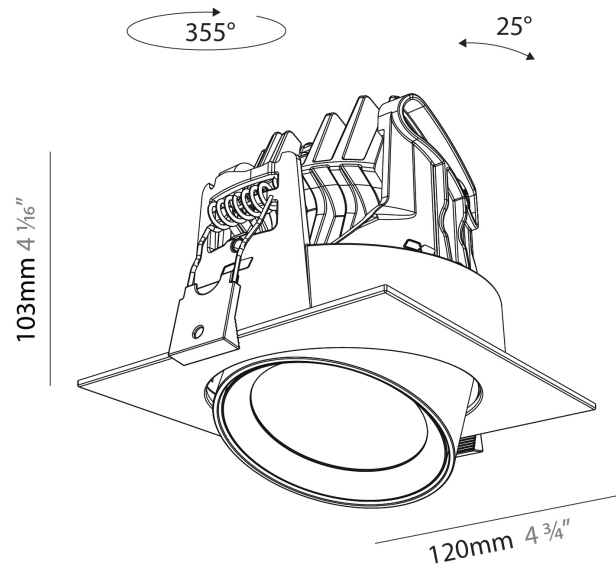

Series: Centriq
Subseries: Centriq Square Adjustable
Brand: Prolicht
Division: Architectural
Mounting Type: Recessed
Mounting Location: Ceiling
Subcategory: Spots

PHYSICAL

Shape: Cylinder
Diameter (mm): 120
Diameter (in): 4 ¾
Length (mm): 120
Length (in): 4 ¾
Height (mm): 105
Height (in): 4 ⅙
Min. Recessing Depth (mm): 120
Min. Recessing Depth (in): 4 ¾
Light Distribution: Adjustable / Direct
Weight (kg): 0.665
Diffuser: Lens Pack - No Lens / Opal / Linear Spread Lens / Honeycomb / Spread Lens
Fixture Finish: SSR / BKV / CWI / CRY / HAB / UFT / ITA / RUA / FTG / MYG / LOD / PUS / FRO / FUP / KIA / POP / BLS / SPG / MEY / GOH / GUM / CHC / COM / ABZ / JAG / OBR / MOS / ROR
Fixture Material: Aluminum
Cut-out Measurements: Dia. 112mm / 4 7/16"

ELECTRICAL

Lamp Type: LED (Zhaga Standard)
Input Wattage (W): 20.5
Total Output Wattage (W): 18.1
Dimming: Tri-Mode (Non-Dimming and Phase Dimming (120Vac only) and 0-10V Dimming)
Driver Included: Yes
Driver Location: Recessed Housing
Driver Type: Constant Current - Universal
Driver Class: Class 2
Input Voltage (V): 120 - 277
Constant Current (MA): 500

LED

Color Temperature (°K): 2700 / 3000 / 3500 / 4000
Max. Delivered Lumen (lm): 1432 / 1542 / 1432 / 1636
Nominal Lumen (lm): 1668 / 1797 / 1668 / 1907
CRI: >90 CRI
Lamp Life (hrs): 50000

OPTICAL

Reflector: 10
Adjustability: Rotational 350° / Tilt 25°

RATINGS AND CERTIFICATIONS

Certified By: CSA Certified to UL and CSA Standards
IP rating: IP20