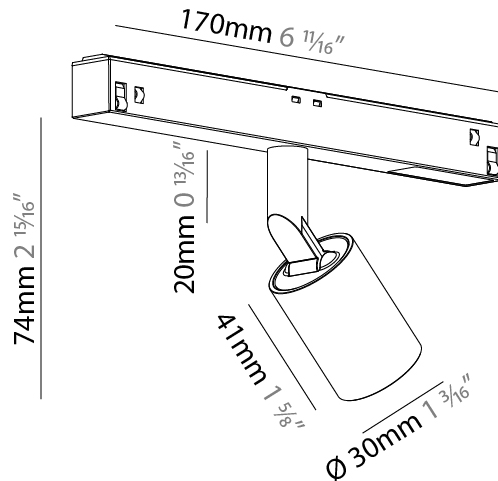

1. To build a product code in our configurator select the specify button on the base model # product page
2. To build a manual product code on this datasheet choose from the options listed below in blue font and add the suffix to the base model #

GENERAL

Series: Centriq
Subseries: Centriq for Clicktrack
Brand: Prolicht
Division: Architectural
Mounting Type: Track
Mounting Location: Ceiling
Subcategory: Spots

PHYSICAL

Shape: Cylinder
Diameter (mm): 30
Diameter (in): 1 3/16
Length (mm): 170
Length (in): 6 11/16
Height (mm): 74
Height (in): 2 15/16
Light Distribution: Adjustable / Direct
Fixture Finish: SSR / BKV / CWI / CRY / HAB / UFT / ITA / RUA / FTG / MYG / LOD / PUS / FRO / FUP / KIA / POP / BLS / SPG / MEY / GOH / GUM / CHC / COM / ABZ / JAG / OBR / MOS / ROR
Fixture Material: Aluminum

ELECTRICAL

Lamp Type: LED (Zhaga Standard)
Input Wattage (W): 4
Total Output Wattage (W): 3.6
Dimming: Non-Dimmable
Driver Included: No
Driver Location: Remote
Driver Type: Constant Voltage - Universal
Driver Class: Class 2
Input Voltage (V): 48
Constant Current (MA): 340
Upon Request: 0-10Vdc dimming / DALI dimming

LED

Number of LEDs: 1
Color Temperature (°K): 2700 / 3000 / 4000
Max. Delivered Lumen (lm): 260 / 270 / 290
CRI: >90 CRI

OPTICAL

Optic°: 24 / 32
Adjustability: Rotational 360°; Tilt 90° (±45°)

RATINGS AND CERTIFICATIONS

Certified By: Certified for North American Standards
IP rating: IP20